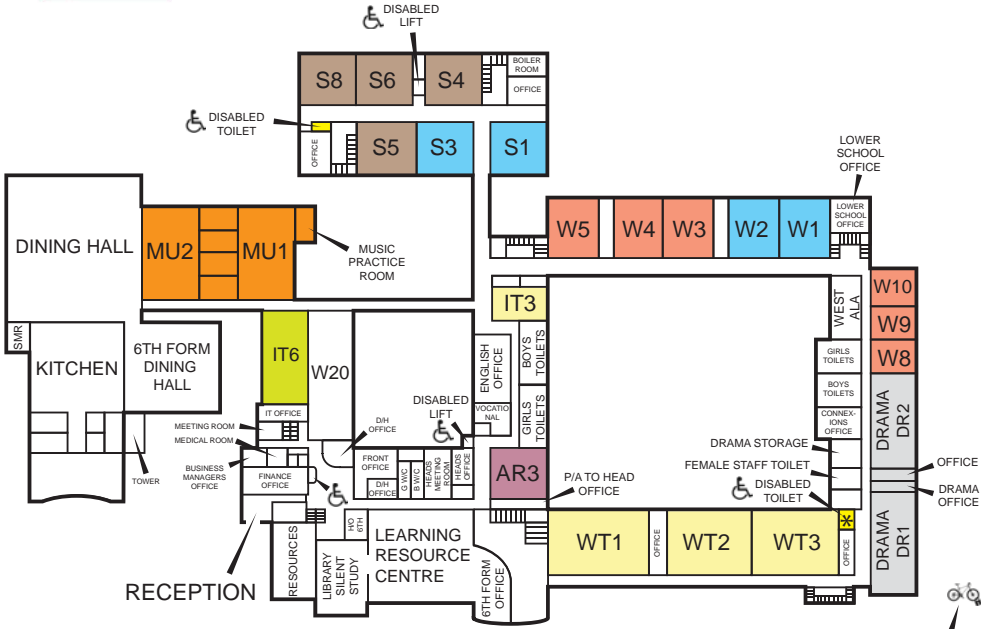

Ashlawn School
and Science College

FIRE BELL

The Fire Assembly Point is located behind the school
The Fire Bell is a continuous ring of the school bell

- ICT
- Science
- D&T
- Maths
- PE
- Music
- Sixth Form
- English
- Art
- Humanities
- PSHE
- MFL
- Performing Arts