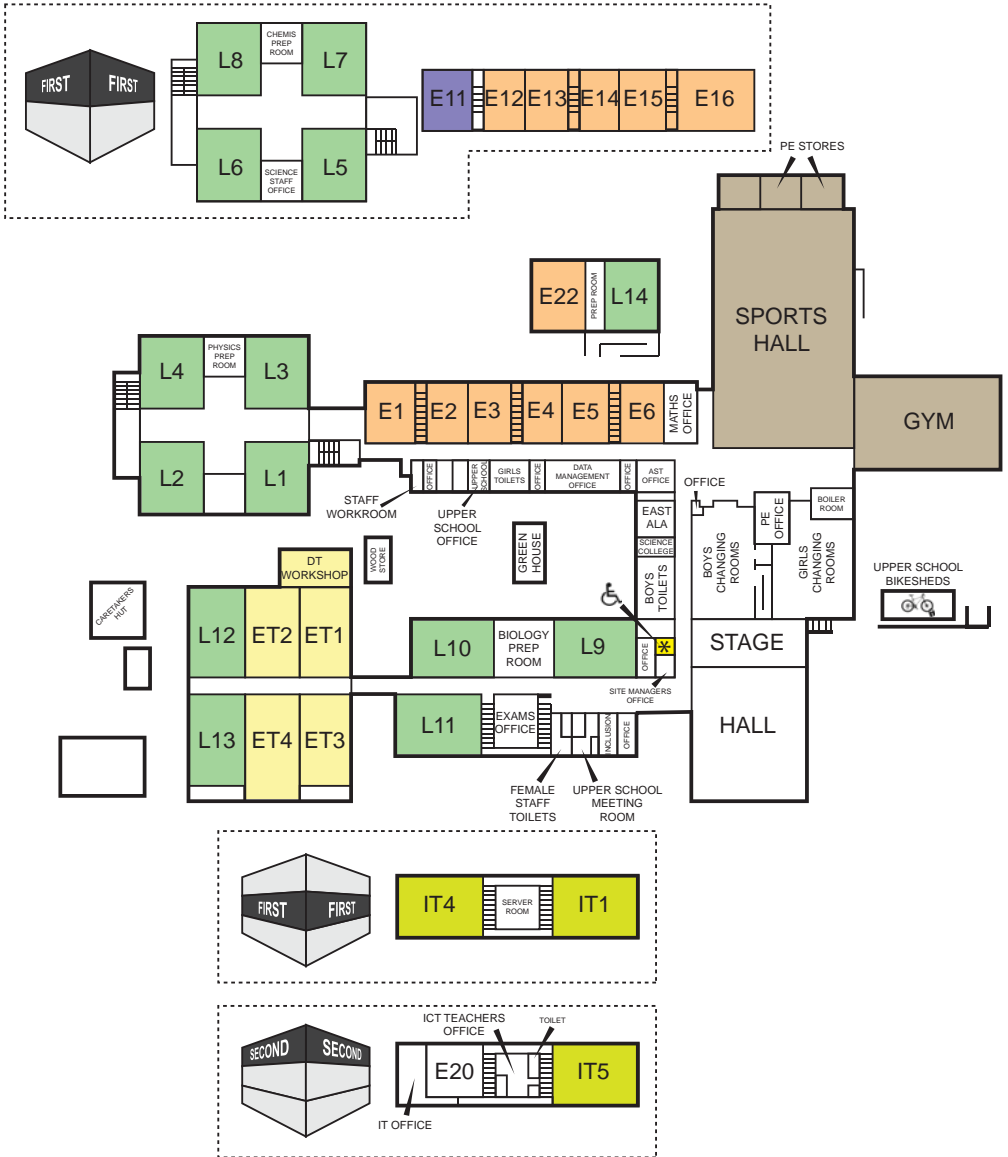

Ashlawn School
and Science College

FIRE BELL

The Fire Assembly Point is located behind the school
The Fire Bell is a continuous ring of the school bell

- ICT
- Science
- D&T
- Maths
- PE
- Music
- Sixth Form
- English
- Art
- Humanities
- PSHE
- MFL
- Performing Arts